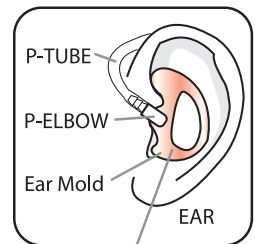

ADVANTAGES OF BRAIDED FIBER CLOTH

- Good for pulling and bending
- Soft / comfortable
- Resists tangling
- Non-reflective
- Waterproof

Noise Reducing
Mic Element

High Output
Transducer

Reinforced
Earphone Clip

TWIST CONNECT
Acoustic Tube

Earbud
Included

INCLUDES

P-TUBE

P-ELBOW

Ear Mold

EAR

Metal Reinforced
Swivel Clip

Durable Strain Relief

30" STRAIGHT

Braided Fiber

17" STRAIGHT

FEATURES

- Rugged lapel mic with surveillance style acoustic tube earphone
- TWIST CONNECT acoustic tube assembly for hygiene and multiple users
- Reinforced earphone clip provides cable retention and eliminates strain on earphone
- Rugged, polycarbonate housing is newly designed to reduce background noise
- Braided Fiber cloth cable
- High-quality electret condenser mic element produces excellent transmit audio
- Features Dual Switch Technology (DST) for maximum durability