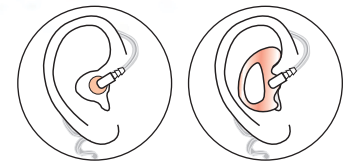

ADVANTAGES OF BRAIDED FIBER CLOTH

- Good for pulling and bending
- Soft / comfortable
- Resists tangling
- Non-reflective
- Waterproof

Noise Reducing
Mic Element

High Output
Transducer

Reinforced
Earphone Clip

TWIST CONNECT
Acoustic Tube

Earbud
Included

INCLUDES

P-TUBE

P-ELBOW

Ear Mold

EAR

Metal Reinforced
Swivel Clip

Durable Strain Relief

30" STRAIGHT

Braided Fiber

17" STRAIGHT

FEATURES

- Rugged lapel mic with surveillance style acoustic tube earphone
- TWIST CONNECT acoustic tube assembly for hygiene and multiple users
- Reinforced earphone clip provides cable retention and eliminates strain on earphone
- Rugged, polycarbonate housing is newly designed to reduce background noise
- Braided Fiber cloth cable
- High-quality electret condenser mic element produces excellent transmit audio
- Features Dual Switch Technology (DST) for maximum durability